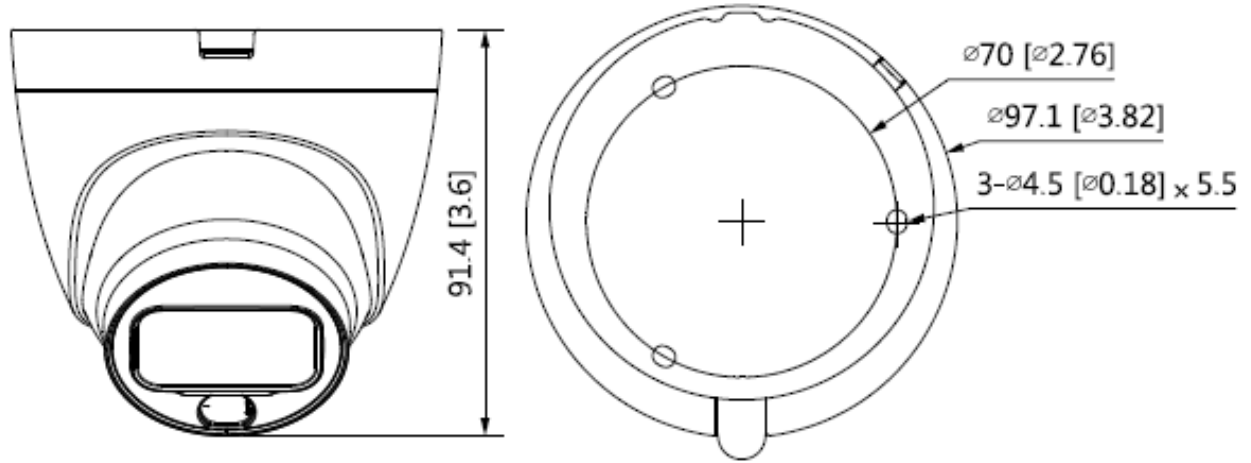

Dimensions (mm/inch)

Accessories : Optional