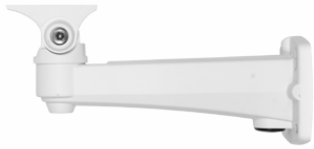

CP-NA-B1WA

Wall Mount Bracket

- Material: Alloy
- Wall mount bracket
- Aesthetic design

About CP PLUS

The brand that is on its way to lead the world when it comes to the security and surveillance industry, CP PLUS, keeps bombarding the market with the most reliable range of products that have been designed carefully and methodically to automate the whole surveillance and security process, no matter how big your premises are.

CP-NA-B1WA

Wall Mount Bracket

Feature	Specification
Material	Alloy
Color	White
Dimension	234mm(L) x 95mm(W) x 117mm(H)
Net Weight	414g

Dimensions (mm/inch)