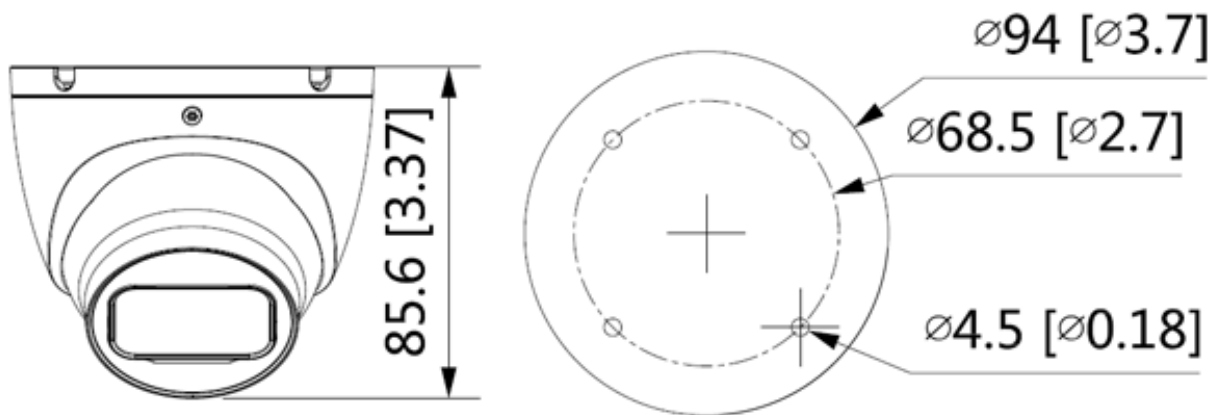

Dimensions (mm/inch)

Accessories : Optional