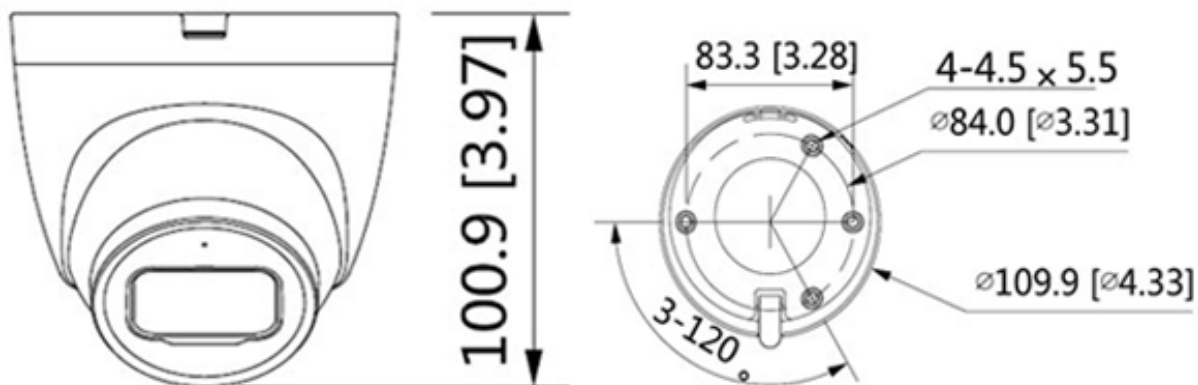

Dimensions (mm/inch)