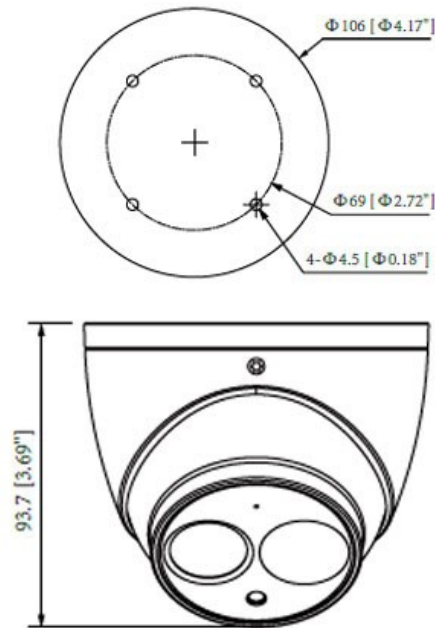

**CP- UNC-DD61 L5CE-MD****6MP Full HD WDR IR Network Dome Camera - 50Mtr.****Main Features**

- 1/2.9" 6MP PS CMOS Image Sensor
- 20fps@6MP(3072x2048), 25/30fps@4MP(2688x1520)
- H.265 and H.264 Triple - stream encoding
- WDR(120dB), Day/Night (ICR), 3D-DNR, ROI, AWB, AGC, BLC, HLC
- 2.8mm fixed lens (3.6mm optional)
- IR Range of 50 Mtrs, IP67, SD Card, ePoE
- Mobile Software: iCMOB, gCMOB
- CMS Software: KVMS Pro, vOptimus Pro

# CP- UNC-DD61L5CE-MD

6MP Full HD WDR IR Network Dome Camera - 50Mtr.

**CP- UNC-DD61L5CE-MD****6MP Full HD WDR IR Network Dome Camera - 50Mtr.****Feature**

Operating Temperature  
Power Source  
Power Consumption  
Weatherproof Standard  
Dimension  
Weight

**Specification**

-30°C~+60°C, Less than 95% RH  
DC12V, ePoE  
<6W  
IP67  
Φ106mm x 93.7mm  
0.47 Kg