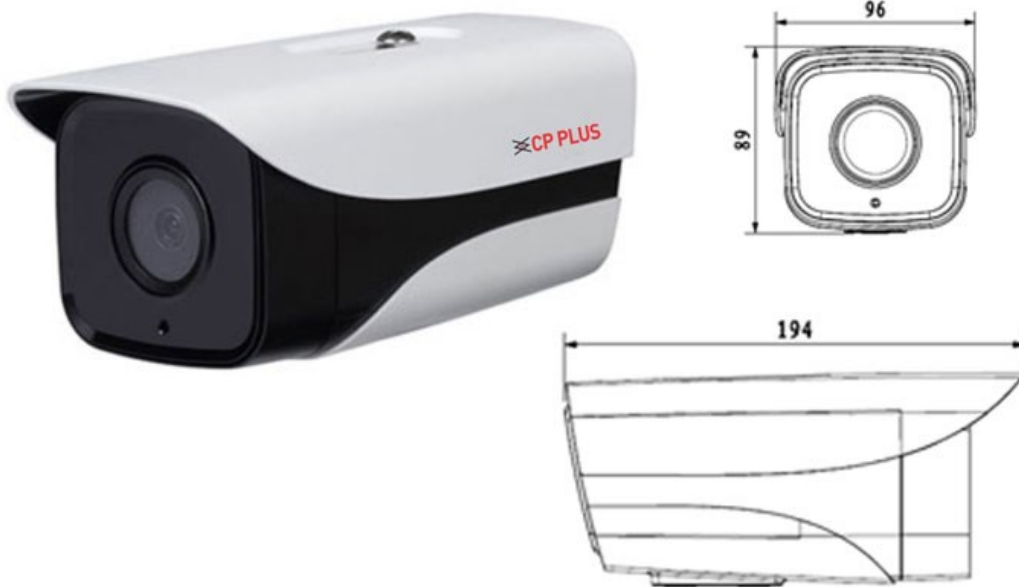

CP- UNC-TA30L5S-VM**3MP Full HD IR Network Bullet Camera - 50Mtr.****Main Features**

- 1/3" 3MP PS CMOS Image Sensor
- Max 25fps@3MP, 25/30fps@1080P
- H.264, H.264H, H.264B , MJPEG dual-codec encoding
- DWDR, Day/Night (ICR), 3DNR, ROI, AWB, AGC, BLC, HLC
- 3.6mm fixed lens (6mm optional)
- IR Range of 50 Mtrs, IP67, SD Card, PoE
- Mobile Software: iCMOB, gCMOB
- CMS Software: KVMS Pro

CP- UNC-TA30L5S-VM

3MP Full HD IR Network Bullet Camera - 50Mtr.

Feature

Image Sensor
Minimum Illumination
Effective Pixels
Shutter Speed
White Balance
Lens
Angle of View
Gain Control (AGC)
Video Compression
S/N Ratio
Back Light Compensation
Video Streaming
Resolution
Motion detection
Privacy Mask
ICR
Audio Input
Audio Output
Audio Compression
Alarm IN
Alarm Out
Bit Rate
Protocol
Ethernet
User Account
IR
Smart Phone
Operating Temperature
Power Source

Specification

1/3" 3MP Progressive scan CMOS
1.1Lux/F2.0(Color); 0.25Lux/F2.0(Black&White); 0Lux/F2.0(IR on)
2048(H) x 1563(V)
Auto/Manual, 1/3s~1/100000s
Auto/Manual
3.6mm lens (6mm optional)
77° H, 41° V
Auto/Manual
H.264/H.264H/H.264B/MJPEG
More than 50dB
BLC/ HLC/ DWDR
Main Stream: 3MP(1 ~ 25fps)/1080P(1 ~ 25/30fps), Extra Stream: D1/CIF(1 ~ 25/30fps)
3MP(2048×1536)/1080P(1920×1080)/720P(1280×720)/ D1(704×576/704×480) /CIF
(352×288/352×240)
Supports
Up to 4 areas
Auto (ICR)/Color/B/W
1 Ch.
1 Ch.
G.711a; G.711Mu
2 Ch.
2 Ch.
H.264: 5K~8Mbps
HTTP; TCP; ARP; RTSP; RTP; UDP; SMTP; FTP; DHCP; DNS; DDNS; PPPOE; IPv4/v6; QoS; UPnP;
NTP; ONVIF; CGI
RJ-45 (10/100Base-T)
20 Users
IR Range of 50 Mtr.
iPhone, iPad, Android Phone
-30°C~+60°C , Less than 95%RH
DC12V (±30%) , PoE (802.3af)

CP- UNC-TA30L5S-VM**3MP Full HD IR Network Bullet Camera - 50Mtr.****Feature**

Power Consumption

Weatherproof Standard

Dimension

Weight

Specification

Max 5.8W

IP67