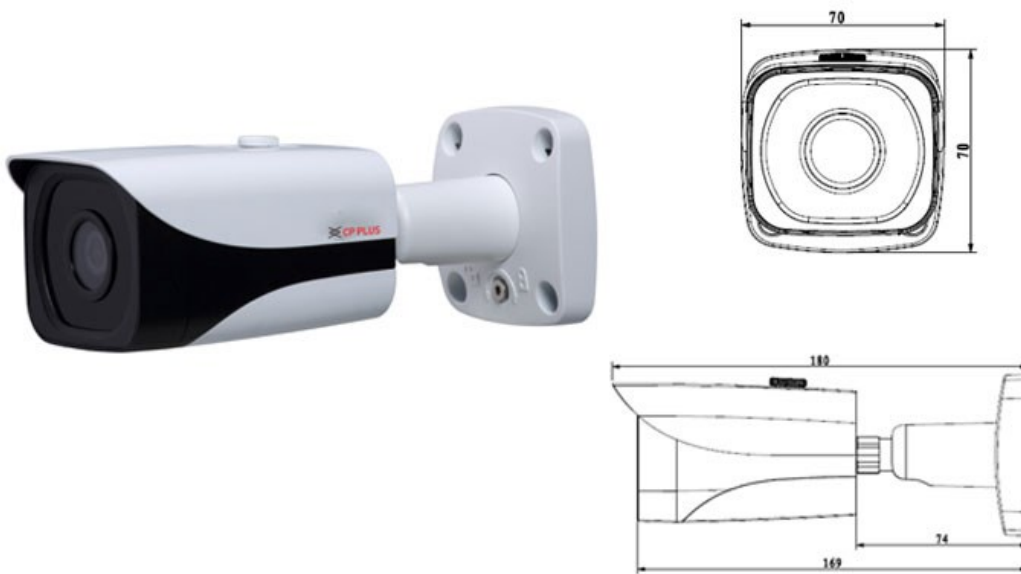

CP- UNC-TD4K081L4E-MD**4K Full HD WDR IR Network Bullet Camera - 40Mtr.****Main Features**

- 1/2.5" 8MP PS CMOS Image Sensor
- 15fps@4K(3840×2160),25/30fps@3Mp(2304×1296)
- H.265 and H.264 Triple-stream encoding
- WDR(120dB), Day/Night (ICR), 3D-DNR, ROI, AWB, AGC, BLC, HLC
- 2.8mm fixed lens (4mm optional)
- IR Range of 40 Mtrs, IP67,SD Card, ePoE
- Mobile Software: iCMOB, gCMOB
- CMS Software: KVMS Pro, vOptimus Pro

CP- UNC-TD4K081L4E-MD

4K Full HD WDR IR Network Bullet Camera - 40Mtr.

Feature

Image Sensor

Effective Pixels

Minimum Illumination

Shutter Speed

White Balance

Lens

Gain Control (AGC)

Video Compression

Angle of View

Back Light Compensation

S/N Ratio

Video Streaming

Resolution