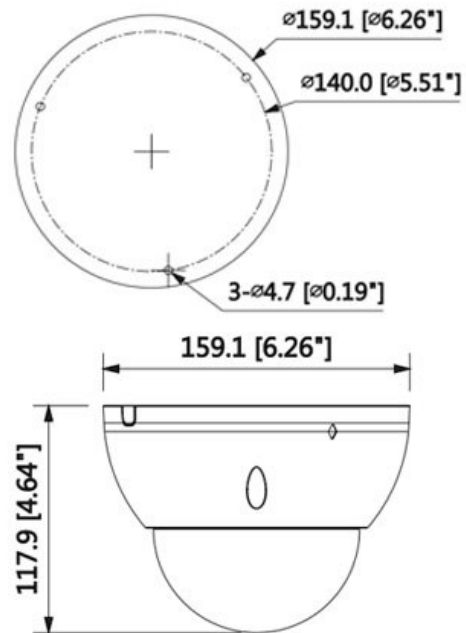

CP- UNC-VE41ZL4E-VMD**4MP WDR AI IR Vandal Dome Camera - 40Mtr.****Main Features**

- 1/1.8" 4MP PS CMOS Image Sensor
- 25/30fps@(2688 × 1520), 50/60fps@1080P(1920 × 1080)
- H.265+ and H.264+ triple-stream encoding
- WDR(140dB), Day/Night (ICR), 3D-DNR, Defog, EIS, AWB, AGC, BLC, HLC
- 2.7 -12mm Motorized Lens
- IR Range of 40 Mtrs, Micro SD Card, IP67, IK10, PoE
- Mobile Software: iCMOB, gCMOB
- CMS Software: KVMS Pro

CP- UNC-VE41ZL4E-VMD

4MP WDR AI IR Vandal Dome Camera - 40Mtr.

Feature

Image Sensor
 Minimum Illumination
 Effective Pixels
 Shutter Speed
 White Balance
 Lens
 Gain Control (AGC)
 Video Compression
 Back Light Compensation
 Angle of View
 S/N Ratio
 Video Streaming
 Resolution
 Motion detection
 Privacy Mask
 Face Detection
 Audio Input
 Audio Output
 Audio Compression
 Alarm IN
 Alarm Out
 Protocol