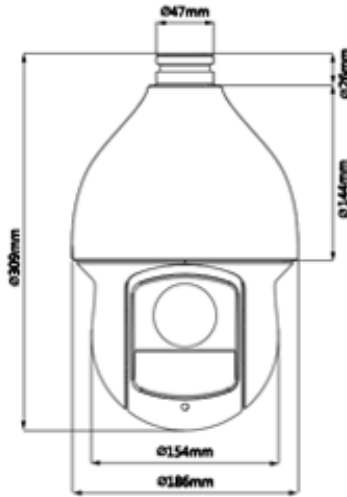

Dimensions (mm/inch)