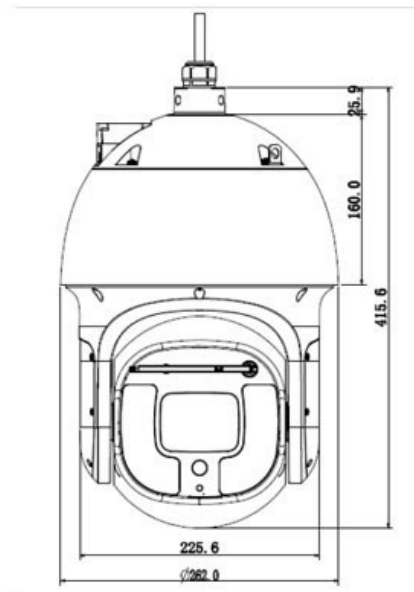

CP- UNP-H4081L45-DAP**8MP WDR 40x IR Network PTZ Camera- 450 Mtr.****Main Features**

- 1/1.8" 8MP PS CMOS Image sensor
- Max. 25/30fps@4K
- Powerful 40x Optical zoom and 16x Digital zoom
- WDR(120dB), 2D/3D-DNR, Day/Night(ICR), EIS, Defog, ROI, AGC, AWB, BLC, HLC
- Support Smart wiper
- Up to 300 presets, Auto scan, 8 Tour, 5 Pattern, Auto pan
- Support Starlight Function
- IR Range of 450 Mtr.
- Max 240° /s pan speed, 360° endless pan rotation
- Built-in 7/2 alarm in/out, IP67,SD Card, Hi-PoE
- Mobile Software: iCMOB, gCMOB
- CMS Software: KVMS Pro