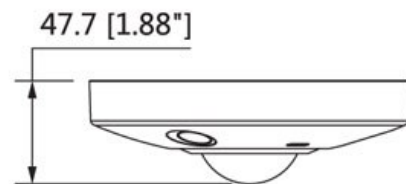

**CP- UVC-EC4K08L2C-D****4K WDR HDCVI IR Fisheye Camera - 15 Mtr.****Main Features**

- 1/2" 8Megapixel progressive scan CMOS
- Max. 15fps@4K
- Panoramic fisheye lens
- Multiple correct mode: original, panoramic, double panoramic
- Up to 500m transmission with RG59 coaxial cable
- WDR(120dB), Day/Night (ICR), 2D/3D-DNR, AWB, AGC, BLC, HLC
- IR Range of 15 Mtr.
- IP67, IK10

**CP- UVC-EC4K08L2C-D****4K WDR HDCVI IR Fisheye Camera - 15 Mtr.****Feature**

Image Sensor  
Minimum Illumination  
Effective Pixels  
Shutter Speed  
White Balance  
Gain Control (AGC)  
Lens  
Back Light Compensation  
S/N Ratio  
Angle of View  
Video Streaming  
Video Output  
Resolution  
ICR  
Alarm IN  
Alarm Out  
IR  
OSD  
Audio  
Operating Temperature  
Power Source  
Power Consumption  
Dimension  
Weight