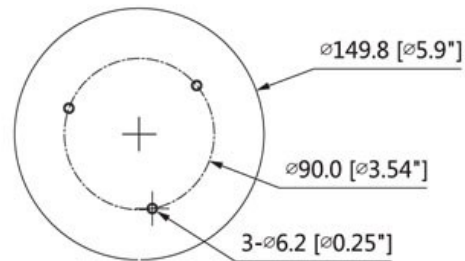

**CP- UVC-EC4K08L2C-D****4K WDR HDCVI IR Fisheye Camera - 15 Mtr.****Main Features**

- 1/2" 8Megapixel progressive scan CMOS
- Max. 15fps@4K
- Panoramic fisheye lens
- Multiple correct mode: original, panoramic, double panoramic
- Up to 500m transmission with RG59 coaxial cable
- WDR(120dB), Day/Night (ICR), 2D/3D-DNR, AWB, AGC, BLC, HLC
- IR Range of 15 Mtr.
- IP67, IK10

**CP- UVC-EC4K08L2C-D****4K WDR HDCVI IR Fisheye Camera - 15 Mtr.****Feature**

Image Sensor  
Minimum Illumination  
Effective Pixels  
Shutter Speed  
White Balance  
Gain Control (AGC)  
Lens  
Back Light Compensation  
S/N Ratio  
Angle of View  
Video Streaming  
Video Output  
Resolution  
ICR  
Alarm IN  
Alarm Out  
IR  
OSD  
Audio  
Operating Temperature  
Power Source  
Power Consumption  
Dimension  
Weight

**Specification**

1/2" 8MP CMOS  
0.01Lux/F2.0 (Color), 30IRE,0lux IR on  
3840(H)×2160(V), 8MP  
PAL:1/4s~1/100,000s, NTSC:1/3s~1/100,000s  
Auto / Manual  
Auto  
2.5mm  
BLC / HLC / WDR(120dB)  
More than 65dB  
H: 180°  
PAL: 3840×2160@12.5fps, 2560x1440@25fps; NTSC: 3840×2160@15fps, 2560x1440@30fps  
NTSC: 3840×2160@15fps, 2560x1440@30fps  
8MP (3840×2160)/4MP(2560x1440)  
Auto (Electronic) / Manual  
2 channel  
1 channel  
IR Range of 15 Mtr.  
Multi-language  
Built-in Mic  
-30°C~+60°C/ Less than 90%RH  
DC12V ±25%  
7.4W (IR ON)  
Φ150mm x 50.7mm  
0.56 kg