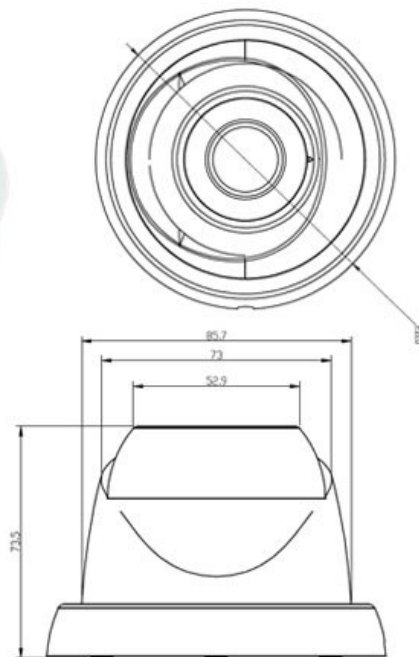

CP- VAC-D24L2**2.4 MP Full HD IR Dome Camera - 20 Mtr.****INDIGO****Main Features**

- 1/2.7" 2.4MP HQIS Pro Image Sensor
- 25/30fps@ 2.4MP
- DWDR, Day/Night (ICR), 3D-DNR, AWB, AGC, BLC
- Plug-n-Play HD/SD Camera
- 3.6 mm Lens
- Equipped with fine IR LEDs for clearer night vision
- IR Range of 20 Mtr.
- Compatible with HDx, AHD, HDCVI, CVBS & HDTVI DVRs

CP- VAC-D24L2

2.4 MP Full HD IR Dome Camera - 20 Mtr.

Feature

Image Sensor
Minimum Illumination
Shutter Speed
White Balance
Lens
Gain Control (AGC)
S/N Ratio
Back Light Compensation
Video Output
Resolution
Frame Rate
ICR
WDR
Gamma Correction
IR
OSD
No. of IR LEDs
Operating Temperature
Humidity
Power Source
Power Consumption
Dimension
Weight

Specification

1/2.7" 2.4MP HQIS Pro Image Sensor
Color(0.1Lux), (0 Lux IR LED On)
1/50s(1/60s)-1/100,000s (Auto/Fixed)
Auto
3.6mm
Auto
≥41dB
Auto
1.0Vp-p Composite Output (75Ω / BNC), HD-AHD(1080P)\ HD-TVI(1080P)\ HD-CVI(1080P)\ CVBS , CVI Default setting
2.4MP
30fps(60Hz) , 25fps(50Hz)
Support
DWDR
0.45
IR Range of 20 Mtr.
Support
12pcs
-20°C~+50°C
10% ~ 90% (humidity) , ≤95% RH no dew
DC12V(+/-10%)
0.4W(2.5W after IR LED Powered on)
108mm x 108mm x 73.5mm
0.25kg