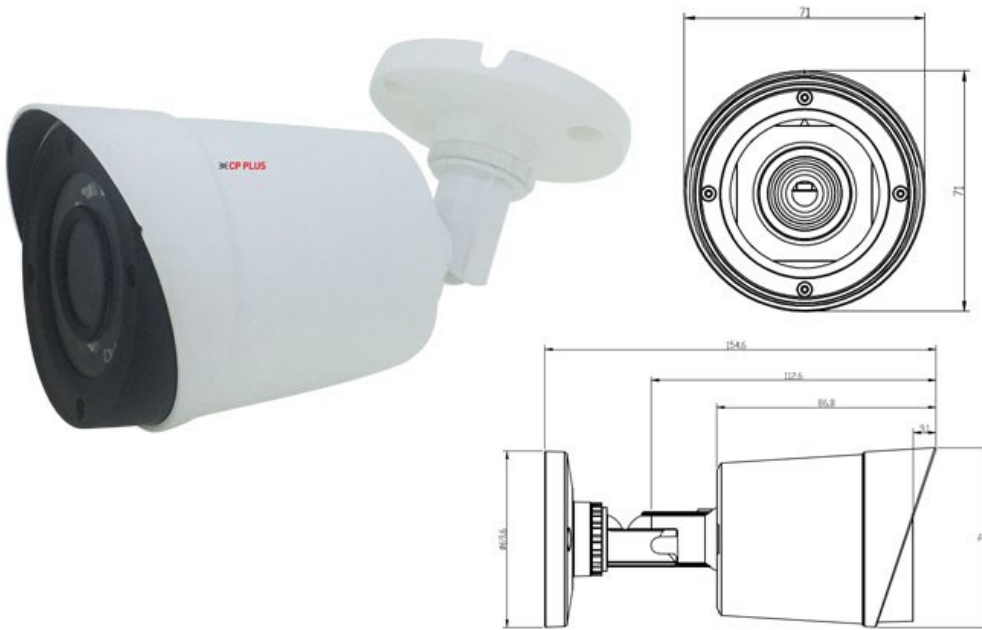

CP- VAC-T24PL2**2.4 MP Full HD IR Bullet Camera - 20 Mtr.****INDIGO****Main Features**

- 1/2.7" 2.4MP HQIS Pro Image sensor
- 25/30fps@ 2.4MP
- DWDR, Day/Night (ICR), 3D-DNR, AWB, AGC, BLC
- Plug-n-Play HD/SD Camera
- 3.6mm Lens
- Equipped with fine IR LEDs for clearer night vision
- IR Range of 20 Mtr., IP66
- Compatible with HDx, AHD, HDCVI, CVBS and HDTVI DVRs

CP- VAC-T24PL2

2.4 MP Full HD IR Bullet Camera - 20 Mtr.

Feature

Image Sensor
Minimum Illumination
Shutter Speed
White Balance
Lens
Gain Control (AGC)
Back Light Compensation
S/N Ratio
Resolution
Video Output
Frame Rate
ICR
WDR
Gamma Correction
OSD
IR
No. of IR LEDs
Operating Temperature
Humidity
Power Source
Power Consumption
Weatherproof Standard
Dimension
Weight

Specification

1/2.7" 2.4MP HQIS Pro Image Sensor
Color(0.1Lux), (0 Lux IR LED On)
1/50s(1/60s)-1/100,000s (Auto/Fixed)
Auto
3.6mm
Auto
Auto
≥41dB
2.4MP
1.0Vp-p Composite Output (75Ω / BNC), HD-AHD(1080P)\ HD-TVI(1080P)\ HD-CVI(1080P)\ CVBS , CVI Default setting
30fps(60Hz) , 25fps(50Hz)
Support
DWDR
0.45
Supports
IR Range of 20 Mtr.
12pcs
-20°C~+50°C
10% ~ 90% (humidity), ≤95% RH no dew
DC12V(+/-15%)
0.4W(2.5W after IR LED Powered on)
IP66
154.6mm x 71mm x 71mm
0.2 KG