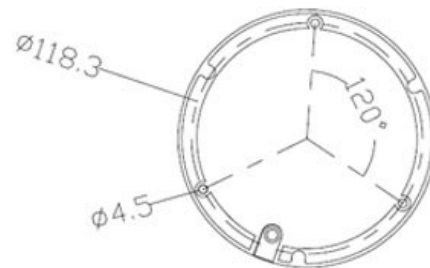

CP- VAC-V24FL4**2.4 MP Full HD IR VF Vandal Dome Camera - 40 Mtr.****INDIGO****Main Features**

- 1/2.7" 2.4 MP HQIS Pro Image Sensor
- 25/30fps@2.4MP
- DWDR, Day/Night (ICR), 3D-DNR, AWB, AGC, BLC
- Plug-n-Play HD/SD Camera
- 2.8-12mm Varifocal Lens
- Equipped with fine IR LEDs for clearer night vision
- IR Range of 40 Mtr., IP66
- Compatible with HDx, AHD, HDCVI, CVBS and HDTVI DVRs

CP- VAC-V24FL4

2.4 MP Full HD IR VF Vandal Dome Camera - 40 Mtr.

Feature

Image Sensor
Minimum Illumination
Shutter Speed
White Balance
Lens
Gain Control (AGC)
Back Light Compensation
S/N Ratio
Resolution
Video Output
Frame Rate
ICR
WDR
Gamma Correction
OSD
IR
No. of IR LEDs
Operating Temperature
Humidity
Power Source
Power Consumption
Weatherproof Standard
Dimension
Weight

Specification

1/2.7" 2.4 MP HQIS Pro Image Sensor
Color(0.1Lux),White and Black(0.01Lux IR LED On)
1/50s(1/60s)-1/100,000s (Auto/Fixed)
Auto
2.8-12mm Varifocal
Auto
Auto
≥41dB
2.4 MP@25 fps
1.0Vp-p Composite Output (75Ω / BNC), HD-AHD(1080P)\ HD-TVI(1080P)\ HD-CVI(1080P)\ CVBS , CVI Default setting
30fps (60Hz) , 25fps(50Hz)
Support
DWDR
0.45
Support
IR Range of 40 Mtr.
18pcs
-20°C~+50°C
10% ~ 90% (humidity) , ≤95% RH no dew
DC12V(+/-10%)
0.4W(2.5W after IR LED Powered on)
IP66
132mm x 132mm x 105.7mm
0.61 KG