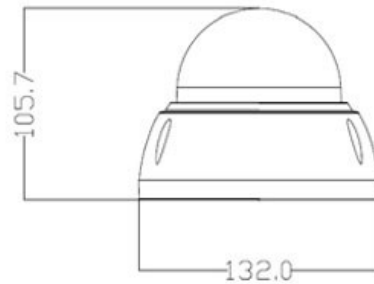

CP- VAC-V24FL4**2.4 MP Full HD IR VF Vandal Dome Camera - 40 Mtr.****INDIGO****Main Features**

- 1/2.7" 2.4 MP HQIS Pro Image Sensor
- 25/30fps@2.4MP
- DWDR, Day/Night (ICR), 3D-DNR, AWB, AGC, BLC
- Plug-n-Play HD/SD Camera
- 2.8-12mm Varifocal Lens
- Equipped with fine IR LEDs for clearer night vision
- IR Range of 40 Mtr., IP66
- Compatible with HDx, AHD, HDCVI, CVBS and HDTVI DVRs

CP- VAC-V24FL4

2.4 MP Full HD IR VF Vandal Dome Camera - 40 Mtr.

Feature

Image Sensor
Minimum Illumination
Shutter Speed
White Balance
Lens
Gain Control (AGC)
Back Light Compensation
S/N Ratio
Resolution
Video Output
Frame Rate
ICR
WDR
Gamma Correction
OSD
IR
No. of IR LEDs
Operating Temperature
Humidity
Power Source
Power Consumption
Weatherproof Standard
Dimension
Weight

Specification

1/2.7" 2.4 MP HQIS Pro Image Sensor
Color(0.1Lux),White and Black(0.01Lux IR LED On)
1/50s(1/60s)-1/100,000s (Auto/Fixed)
Auto
2.8-12mm Varifocal
Auto
Auto
≥41dB
2.4 MP@25 fps
1.0Vp-p Composite Output (75Ω / BNC), HD-AHD(1080P)\ HD-TVI(1080P)\ HD-CVI(1080P)\ CVBS , CVI Default setting
30fps (60Hz) , 25fps(50Hz)
Support
DWDR
0.45
Support
IR Range of 40 Mtr.
18pcs
-20°C~+50°C
10% ~ 90% (humidity) , ≤95% RH no dew
DC12V(+/-10%)
0.4W(2.5W after IR LED Powered on)
IP66
132mm x 132mm x 105.7mm
0.61 KG